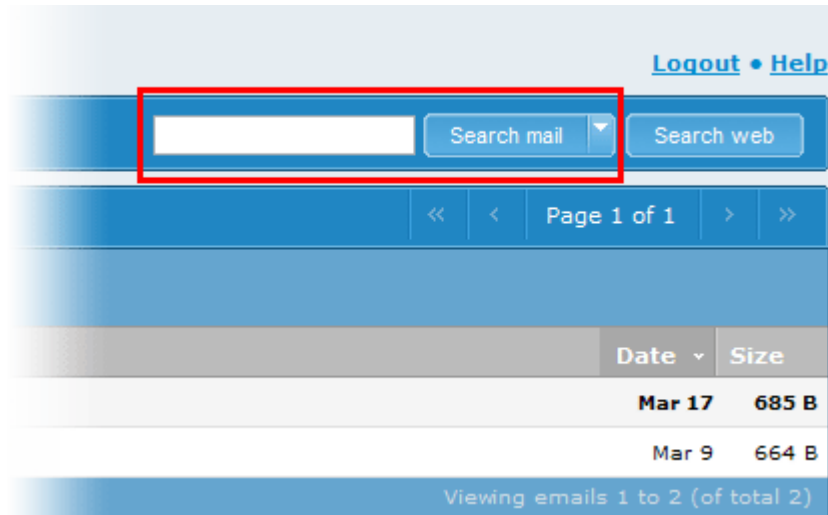

Search boxes are commonly accompanied by a search button to submit the search.. However the search button may be omitted as the user may press the enter key to submit the search, or the search may be sent automatically to present the user with real-time results.

Fig:1.1 search box image

Search box using some Applications:

1. Search box in email inbox
2. Search box in phone contacts
3. Search box in search engine tool (browsers)

SEARCH BOX IN MAIL INBOX

You can quick search through search column in the email menu or use advanced search allowing you to narrow your search by setting more search criteria.

Fig:1.2 search box in email inbox

When you use the quick search field, Inbox.com searches for your terms within subject, email body, and address list (all addresses included in from, to, cc and bcc). For example, if you search for example for word "Peter", it will return all emails that contain "Peter" in the subject, email body or email address.