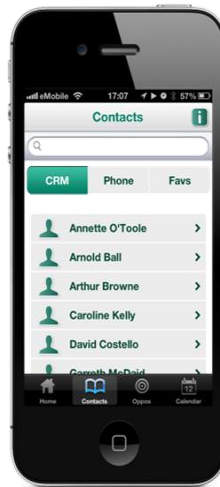

The search box is located in the Contacts list, under the Contacts icon, and in the Phone view, under the Phone icon. You can search for the names . for example.

Fig:1.3.searchbox in phone contact list

SEARCH BOX IN SEARCH ENGINE TOOL

In browsers is a search engine tool. Mozilla firefox and internet explorer, google chrome. Search engines depend the browsers. Search engine tools having the search box to find out which one you want. Without search box we cannot find it. Search engine: